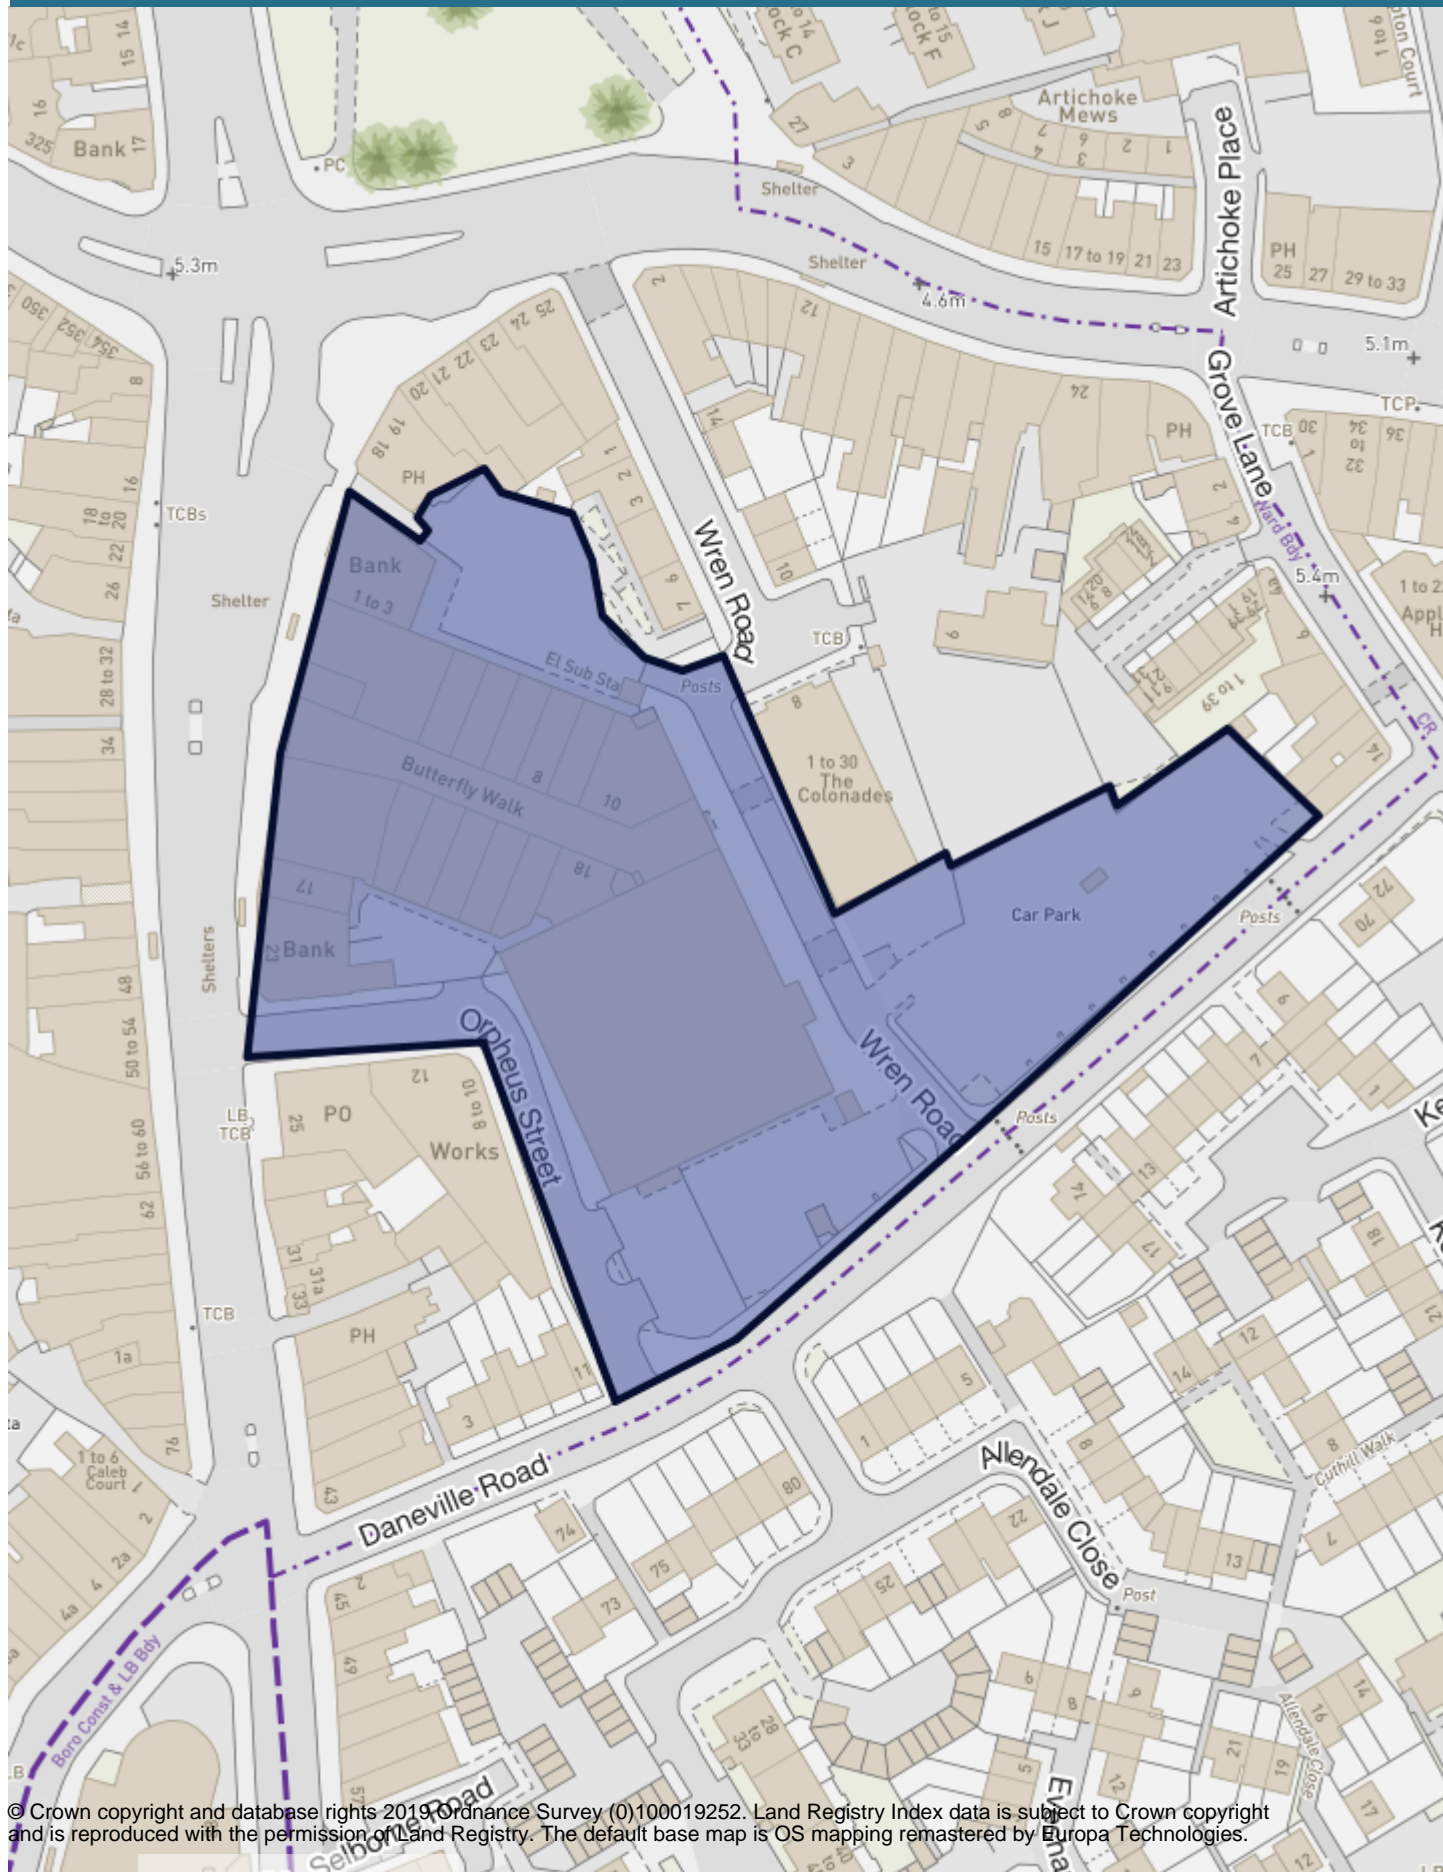

Butterfly Walk Shopping Centre, & Land Rear of Denmark Hill, Orpheus Street, Daneville Road and Wren Road, London SE5 8RW

© Crown copyright and database rights 2019 Ordnance Survey (0)100019252. Land Registry Index data is subject to Crown copyright and is reproduced with the permission of Land Registry. The default base map is OS mapping remastered by Europa Technologies.